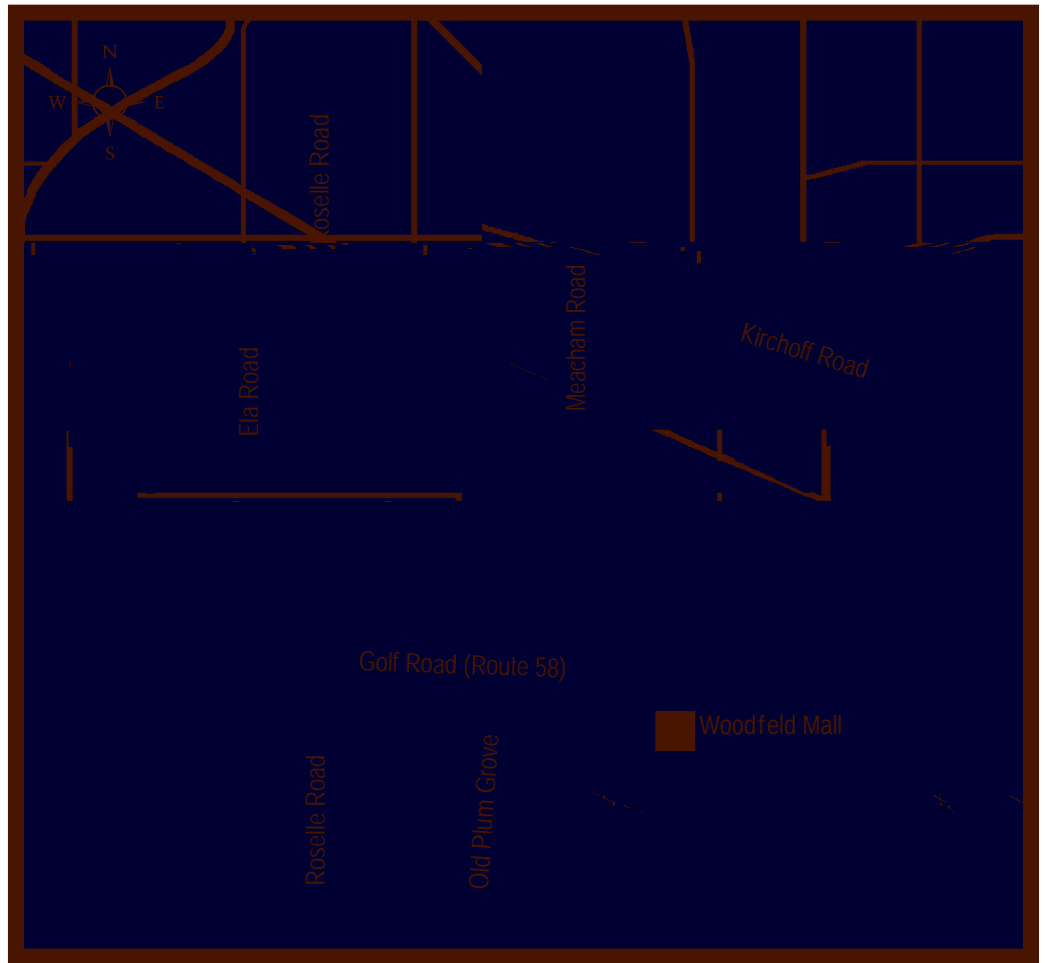

**From the North:**

- Take Route 53 south to Higgins Road (Route 72)
- Exit Higgins Road west
- School is approximately 5 miles ahead on the right (northeast corner of Higgins Road and Gannon Drive)

**From the South:**

- Take I-290 or I-355 north to Route 53 north
- Route 53 north to Higgins Road (Route 72)
- Exit Higgins Road west
- School is approximately 5 miles ahead on the right (northeast corner of Higgins Road and Gannon Drive)

**From Chicago:**

- Take I-90 west to Roselle Road south
- Roselle Road south to Golf Road west (Route 58)
- Golf Road west to Higgins Road (Route 72)
- Higgins Road west
- School is approximately one-half mile ahead on the right (northeast corner of Higgins Road and Gannon Road)

**From the West:**

- Take I-90 east to Route 59 north
- Route 59 north to Higgins Road (Route 72)
- Exit Higgins Road east
- School is approximately 5 miles ahead on the left (northeast corner of Higgins Road and Gannon Drive)